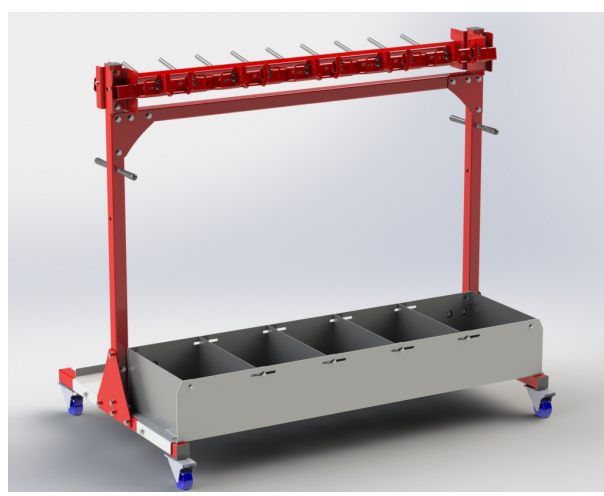

9 PIN / 5 BRACKET