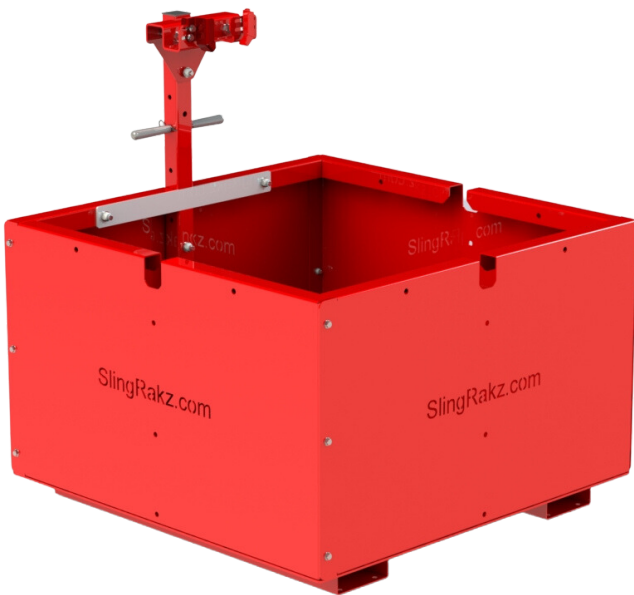

SLINGBUDDY BIN

25

DIRECT LIFTING & LOWERING

SR19A SLINGBUDDY BIN

LARGE BLING BIN
MEDIUM DUTY

SR19A-1

SR19A

LENGTH -	1010MM
WIDTH -	1010MM
HEIGHT AT NECK -	1222MM
HEIGHT AT SIDE WALL -	810MM
DEPTH -	595MM
CAPACITY -	400KG
WEIGHT -	140KG