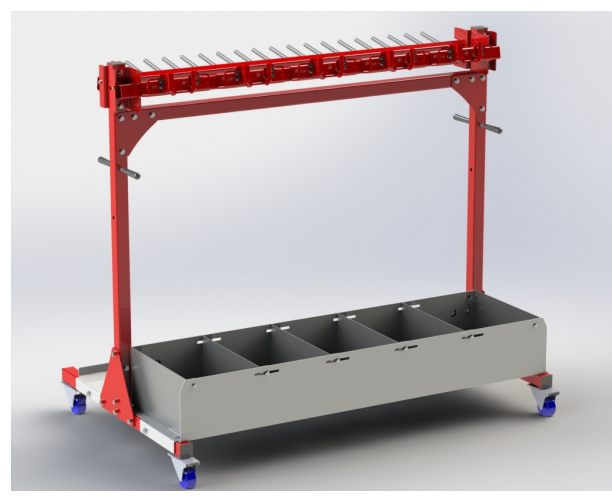

19 PIN / 5 BRACKET

SR11-509C

LENGTH - 1600MM
HEIGHT-1300MM
DEPTH-1000MM
350KG CAPACITY
WEIGHT - 135KG

SR11-519C

LENGTH - 1600MM
HEIGHT-1300MM
DEPTH-1000MM
350KG CAPACITY
WEIGHT - 137KG

**DIRECT LIFT & LOWER
IDEAL FOR OVERHEAD CRANES**

	MODEL NO	PART NO
9 PIN / 5 BRACKET	CHAINRAK M509C	SR11-509C
19 PIN / 5 BRACKET	CHAINRAK M519C	SR11-519C