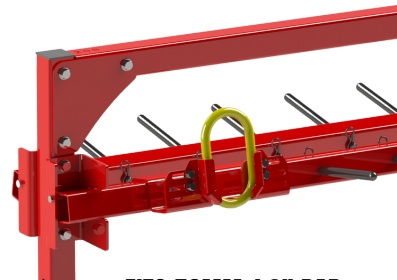

### SR9

WIDTH - 240MM  
ADJUSTMENT- 70-180MM  
WEIGHT- 1.5KG

IDEAL FOR 6-13MM SLINGS WITH OBLONG /TOP RING

ADJUSTABLE BRACKETS FOR EASY  
POSITIONING

FITS 50MM / 2" BAR

FOR DIRECT LIFTING &  
LOWERING