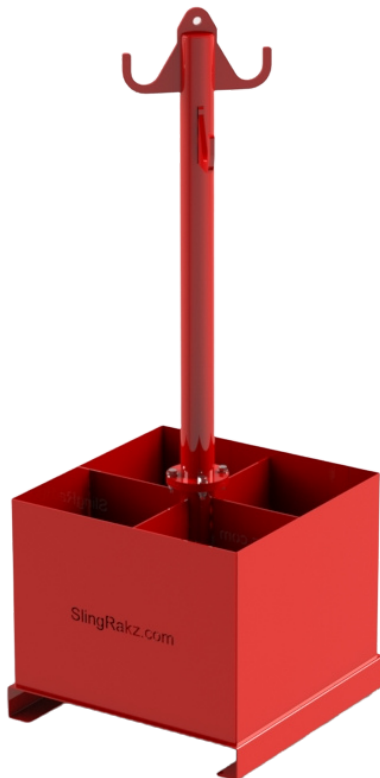

PEDESTAL RIGGING RAK

9

SR25 PEDESTAL RIGGING RAK

MEDIUM DUTY - DOUBLE SIDED

SR25

LENGTH - 620MM

HEIGHT - 1540MM

WIDTH - 620MM

DEPTH - 450MM

200KG CAPACITY

WEIGHT - 100KG

MODEL NO

PEDESTALRAK 1

PART NO

SR25