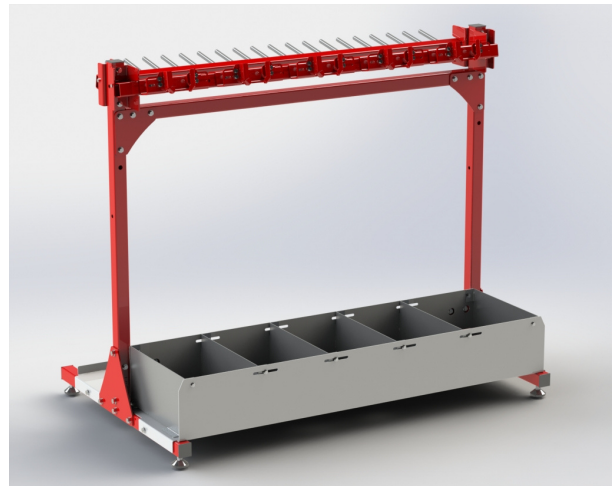

19 PIN / 5 BRACKET

SR10-509C

LENGTH - 1600MM

HEIGHT-1300MM

DEPTH-1000MM

350KG CAPACITY

WEIGHT - 135KG

SR10-519C

LENGTH - 1600MM

HEIGHT-1300MM

DEPTH-1000MM

350KG CAPACITY

WEIGHT - 137KG

**DIRECT LIFT & LOWER
IDEAL FOR OVERHEAD CRANES**

	MODEL NO	PART NO
9 PIN / 5 BRACKET	CHAINRAK F509C	SR10-509C
19 PIN / 5 BRACKET	CHAINRAK F519C	SR10-519C