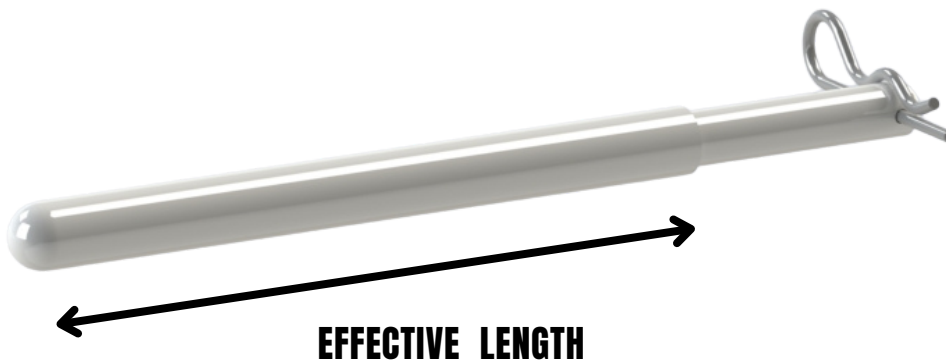

### SR8

- WIDTH - 400MM
- HEIGHT - 145MM
- DEPTH - 370MM
- WEIGHT - 13KG
- CAPACITY - 130KG

**SPPIN01 STANDARD PIN**  
**16MM X 170MM**

170MM EFFECTIVE LENGTH

**SPPIN03 LONG PIN**  
**16MM X 300MM**

300MM EFFECTIVE LENGTH