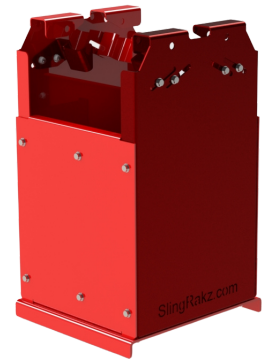

**SR7A-HB
CHAINBUDDY DUAL**

HEIGHT FRONT	365MM
HEIGHT BACK	695MM
HEIGHT SIDES	500MM
DEPTH	350MM
WIDTH	380MM
T/S OBLONG LINK WIDTH	95-315MM
MAX CHAIN ASSEMBLY	20MM 1 LEG 16MM 2 LEG
CAPACITY	130KG
WEIGHT	25KG

HEIGHT FRONT	365MM
HEIGHT BACK	365MM
HEIGHT SIDES	500MM
DEPTH	350MM
WIDTH	380MM
CAPACITY	130KG
WEIGHT	24KG

HEIGHT FRONT	695MM
HEIGHT BACK	695MM
HEIGHT SIDES	500MM
DEPTH	350MM
WIDTH	380MM
T/S OBLONG LINK WIDTH	95-315MM
MAX CHAIN ASSEMBLY	13MM 2 LEG
CAPACITY	130KG
WEIGHT	31KG

	MODEL NO	PART NO
STANDARD	CHAINBUDDY	SR5A-HB
LITE	CHAINBUDDY LITE	SR6A-HB
DUAL	CHAINBUDDY DUAL	SR7A-HB

DIRECT LIFT & LOWER
WITH FORKLIFTABLE BASE