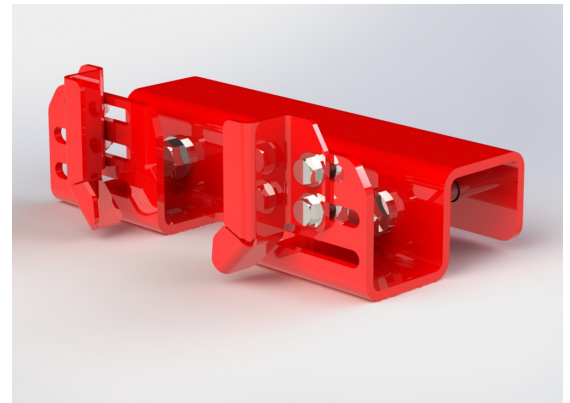

ENGINEERING & DESIGN

ITEM	QTY	PART	DESCRIPTION
1	2	SPROCKET	DRUM SPROCKET
2	2	SPROCKET	INTERMEDIATE BRACKET - LHS
3	2	SPROCKET	INTERMEDIATE BRACKET - RHS
4	2	SPROCKET	STIFFENER
5	2	SPROCKET	POST
6	2	SPROCKET	CHAINS BEAM
7	2	SPROCKET	LEAD BEAM
8	2	SPROCKET	ROPE HANGER FOR FOOT
9	2	SPROCKET	FLOOR BRACKET
10	2	SPROCKET	LOCKING BRACKET
11	2	SPROCKET	COMPANION WALL BRACKET
12	2	SPROCKET	COMPANION SANDWICH BLOCK
13	2	SPROCKET	FIN
14	2	SPROCKET	SWAY CLIP
15	4	SPROCKET	ADJUSTABLE
16	8	SPROCKET	END CAP
17	2	SPROCKET	ROPE HOOK
18	4	M10x50 HEX BOLT	GR4.8 ZP
19	2	M10x50 HEX BOLT	GR4.8 ZP
20	12	M10 FLAT WASHER	ZINC PLATED
21	2	M10x50 HEX NUT	GR4.8 ZP
22	2	M10x40 HEX BOLT	GR4.8 ZP
23	8	M10x40 HEX BOLT	GR4.8 ZP
24	8	M10x40 HEX NUT	GR4.8 ZP
25	16	M10x40 HEX NUT	ZP
26	12	M10 FLAT WASHER	ZP

ITEM	QTY	PART	DESCRIPTION
1	1	SPROCKET	INTERMEDIATE BRACKET
2	1	SPROCKET	LEAD CHAIN HOLDER
3	1	SPROCKET	RHS CHAIN HOLDER
4	4	M8 HEX HEAD BOLT	GR4.8 ZP
5	4	M8 HEX HEAD NUT	CLASS 8.8 ZP
6	8	M8 FLAT WASHER	ZINC PLATED
7	2	M10x40 HEX BOLT	GR 4.8 ZP
8	2	M10x40 HEX NUT	CLASS 8.8 ZP
9	4	M10 FLAT WASHER	ZINC PLATED

ITEM	QTY	PART	DESCRIPTION
1	1	SPROCKET	INTERMEDIATE BRACKET
2	1	SPROCKET	LEAD CHAIN HOLDER
3	1	SPROCKET	RHS CHAIN HOLDER
4	4	M8 HEX HEAD BOLT	GR4.8 ZP
5	4	M8 HEX HEAD NUT	CLASS 8.8 ZP
6	8	M8 FLAT WASHER	ZINC PLATED
7	2	M10x40 HEX BOLT	GR 4.8 ZP
8	2	M10x40 HEX NUT	CLASS 8.8 ZP
9	4	M10 FLAT WASHER	ZINC PLATED