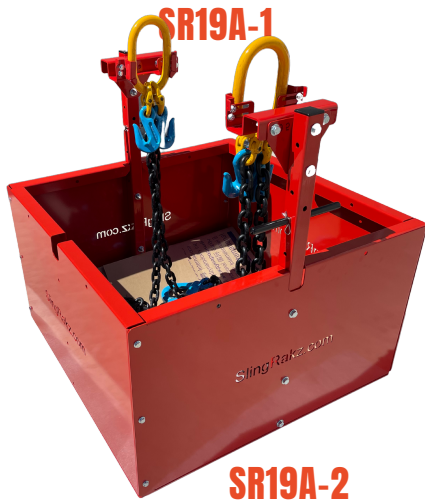

SLINGBUDDY BIN

25

DIRECT LIFTING & LOWERING

SR19A SLINGBUDDY BIN

LARGE SLING BIN
MEDIUM DUTY

SR19A

LENGTH - 1010MM

WIDTH - 1010MM

HEIGHT AT NECK - 1222MM

HEIGHT AT SIDE WALL - 810MM

DEPTH - 595MM

400KG CAPACITY

WEIGHT - 140KG

IDEAL FOR - LONG LEGGED SINGLE & MULTI LEG SLINGS

MODEL NO

PART NO

**1 CHAIN SET
2 CHAIN SETS**

**SLINGBUDDY 1
SLINGBUDDY 2**

**SR19A-1
SR19A-2**