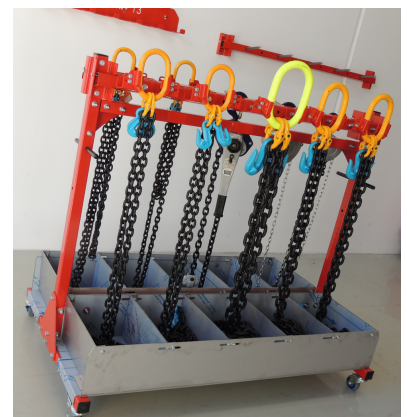

**CHAINRAK 11S - STANDARD TRAY**

**SR11-10C**

LENGTH - 1600MM  
HEIGHT-1400MM  
DEPTH-1000MM  
350KG CAPACITY  
WEIGHT - 150KG

**SR11-10S**

LENGTH - 1600MM  
HEIGHT-1400MM  
DEPTH-1000MM  
350KG CAPACITY  
WEIGHT - 120KG

**DIRECT LIFT & LOWER  
IDEAL FOR OVERHEAD CRANES**

**CHAIN TRAY  
STANDARD TRAY**

<b>MODEL NO</b>	<b>PART NO</b>
<b>CHAINRAK 11C</b>	<b>SR11-10C</b>
<b>CHAINRAK 11S</b>	<b>SR11-10S</b>

**DOUBLE SIDED WITH 10 CHAIN BRACKETS  
SUITS 10 X 6-16MM CHAIN SLING ASSEMBLIES**