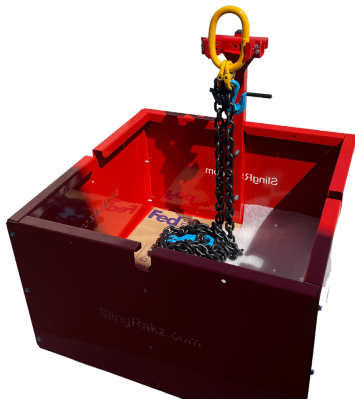

SLINGBUDDY BIN

25

DIRECT LIFTING & LOWERING

SR19A SLINGBUDDY BIN

LARGE SLING BIN
MEDIUM DUTY

SR19A

LENGTH - 1010MM

WIDTH - 1010MM

HEIGHT AT NECK - 1222MM

HEIGHT AT SIDE WALL - 810MM

DEPTH - 595MM

400KG CAPACITY

WEIGHT - 140KG

IDEAL FOR - LONG LEGGED SINGLE & MULTI LEG SLINGS

MODEL NO

PART NO

**1 CHAIN SET
2 CHAIN SETS**

**SLINGBUDDY 1
SLINGBUDDY 2**

**SR19A-1
SR19A-2**