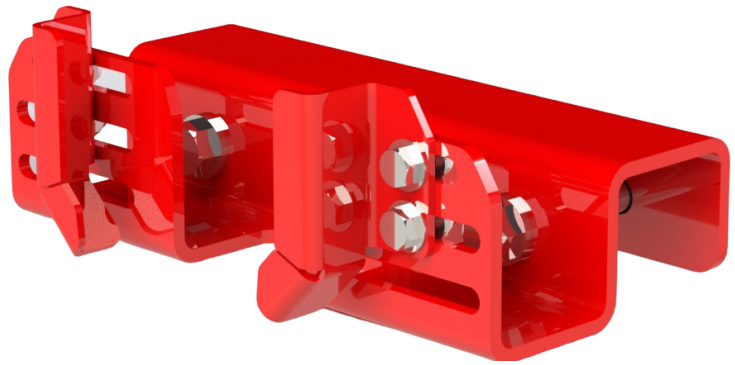

CHAIN SLING BRACKET SMALL - MEDIUM

SR9 CHAIN SLING BRACKET SMALL - MEDIUM

WITH ADJUSTABLE SLIDING OBLONG LINK HOLDERS

SR9

WIDTH - 240MM
ADJUSTMENT- 70-180MM
WEIGHT- 1.5KG