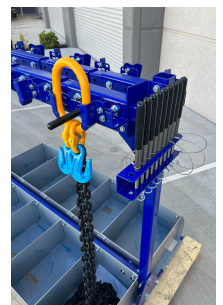

ABOUT US

70 YEARS OF COMBINED EXPERIENCE IN THE DESIGN, SUPPLY AND SERVICING OF LIFTING, RIGGING AND MATERIALS HANDLING PRODUCTS.

WE HAVE IDENTIFIED THAT THERE IS A NEED FOR BETTER SOLUTIONS IN ORGANISING, STORING AND HANDLING OF LIFTING AND RIGGING EQUIPMENT, AND WE ARE PASSIONATE ABOUT CREATING AND BUILDING PRODUCTS THAT WILL MEET THIS NEED AND ENHANCE OUR CLIENTS' EXPERIENCE WHEN HANDLING OR STORING THEIR EQUIPMENT.

WE DESIGN AND BUILD PRODUCTS THAT MINIMISE MANUAL HANDLING AND LIFTING AND THAT PROVIDE ORDERLY STORAGE TO IMPROVE THE HANDLING OF YOUR LIFTING AND RIGGING EQUIPMENT IN THE WORKPLACE.

SAVING YOUR MONEY, SAVING YOUR TIME WITH SAFETY IN MIND!