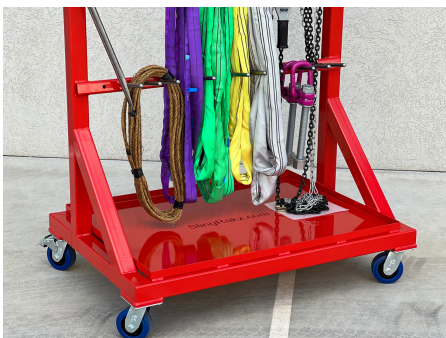

### SR30

LENGTH - 1225MM

HEIGHT - 1800MM

WIDTH - 875MM

1000KG CAPACITY

WEIGHT - 200KG