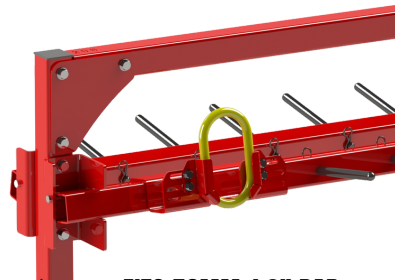

### SR9

WIDTH - 240MM  
ADJUSTMENT- 70-180MM  
WEIGHT- 1.5KG

IDEAL FOR 6-13MM SLINGS WITH OBLONG /TOP RING

ADJUSTABLE BRACKETS FOR EASY  
POSITIONING

FITS 50MM / 2" BAR

FOR DIRECT LIFTING &  
LOWERING