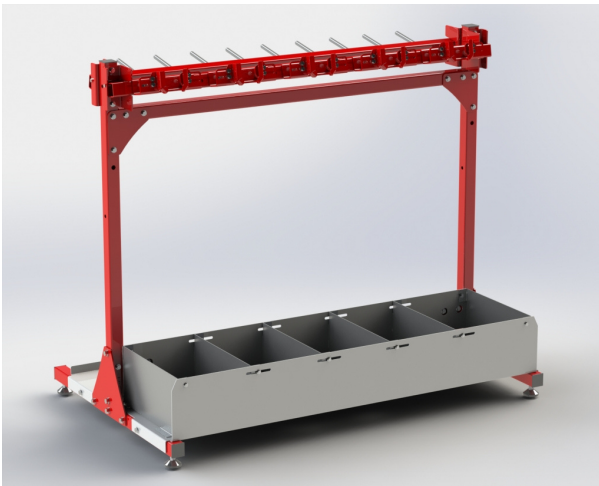

FLOOR COMBINATION RAK 5 CHAINSLING & 9/19 PINS

8

SR10509C/SR10519C COMBINATION CHAIN RAK

FLOOR CHAIN SLING RACK MEDIUM DUTY

9 PIN / 5 BRACKET