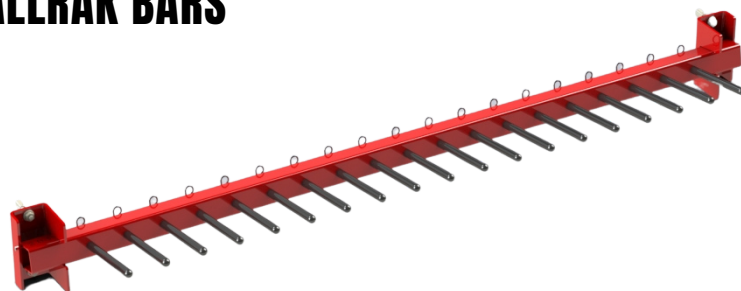

SR 2 WALLRAK BARS

SR2

150KG CAPACITY
WEIGHT - 17KG
LENGTH - 1.6M
SUPPLIED WITH 4 MASONRY
BOLTS

	MODEL NO	PART NO
9 PIN	WALLRAK 9	SR2-09
19 PIN	WALLRAK 19	SR2-19