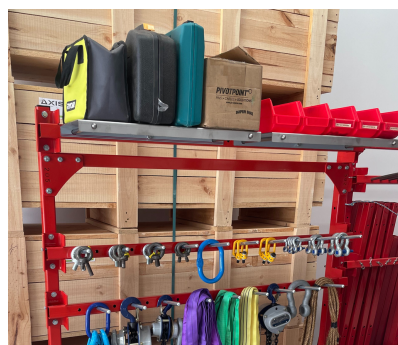

### SR50-2B38P

LENGTH - 1613MM (5FT 3")

HEIGHT-1714MM (5FT 6")

DEPTH-600MM (2FT)

300KG CAPACITY PER BAY

WEIGHT - 100KG

**IDEAL FOR CONTAINERS , LOFTS & WALLS**

SUPPLIED WITH WALL, FLOOR &  
SUPPORT BRACKETS