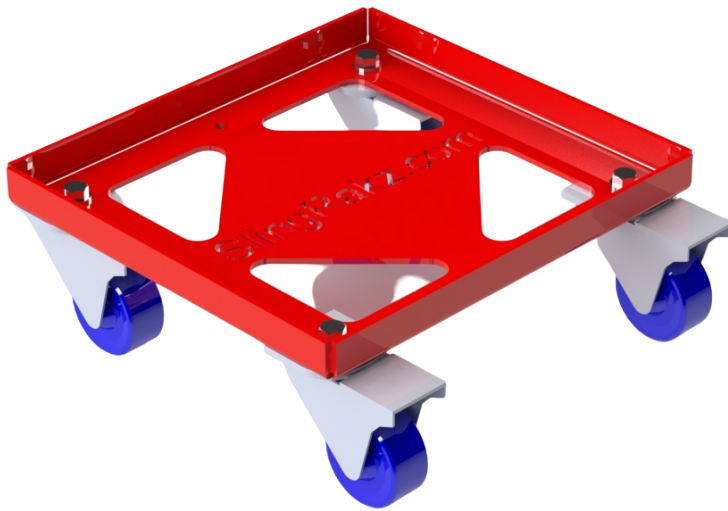

CHAIN BUDDY DOLLY

SR8 CHAIN BUDDY DOLLY

SUITS - SR5A SR6A & SR7A BINS